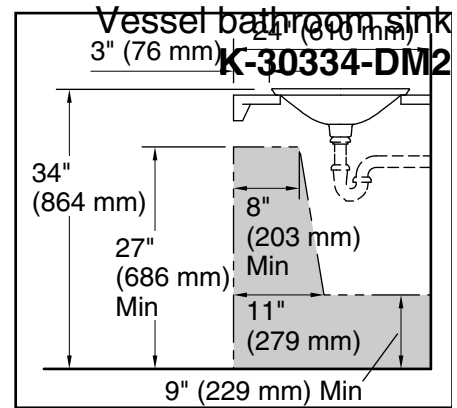

Dutchmaster Midnight Floral™ Carillon® Rectangle

Recommended ADA Installation