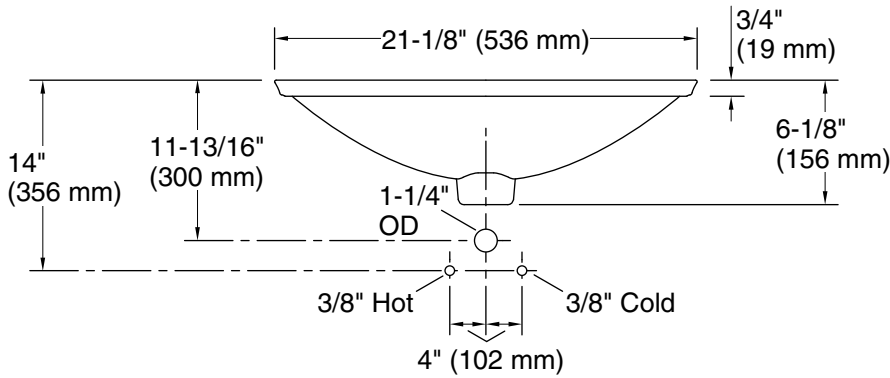

Standard Installation