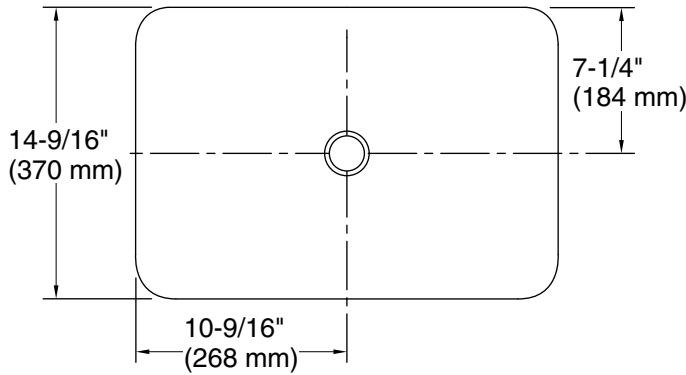

Dutchmaster Midnight Floral™ Carillon® Rectangle

Recommended ADA Installation